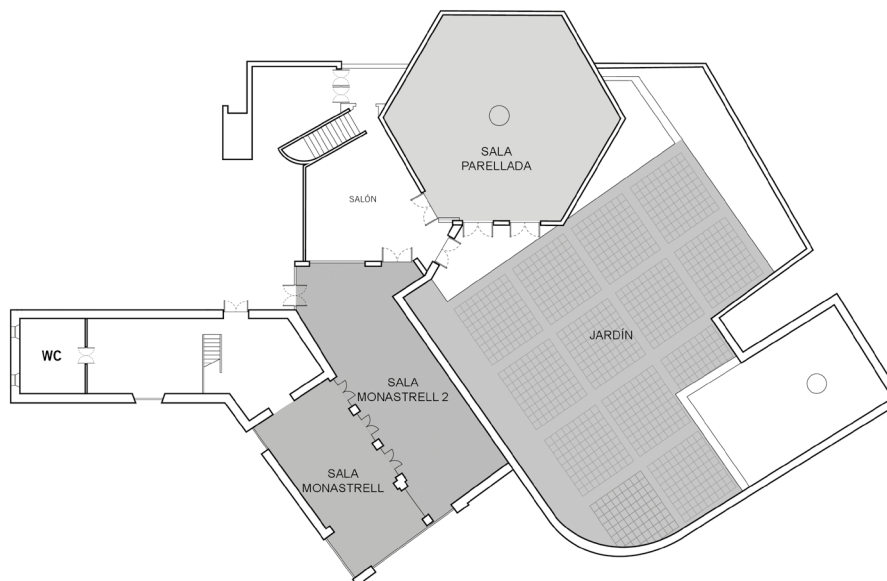

Space distribution