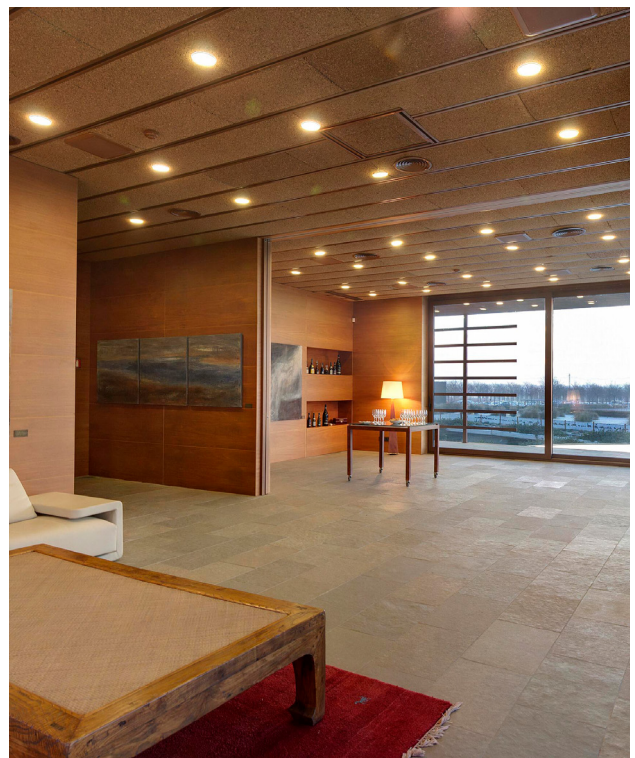

It has a very welcoming room with natural light and an avant-garde design square, surrounded by great wines that age in their barrels.

Waltraud Plaza

An open-air space of a vanguardist design, surrounded by grand wines ageing in oak barrels.

Waltraud Hall

The sustainable architecture, elegance and natural light go hand in hand in this emblematic lounge, fully equipped with a sound and image system.

Ideal for all types of events; meetings, private tastings, product presentations, lunches and dinners.