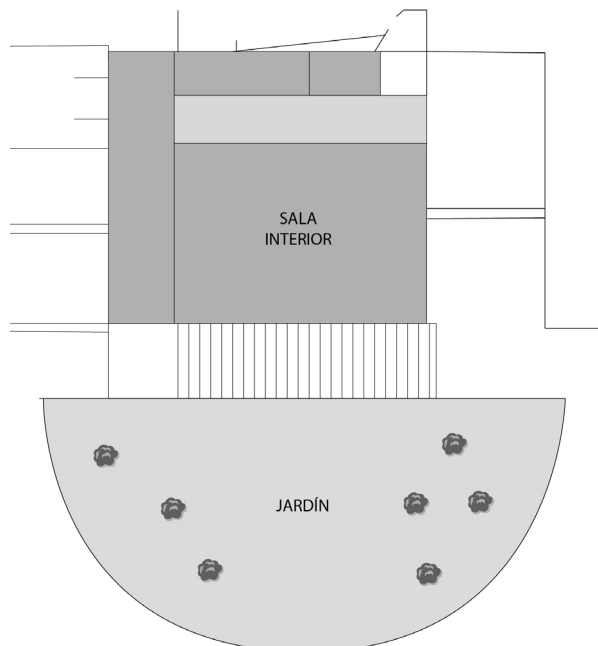

Space distribution